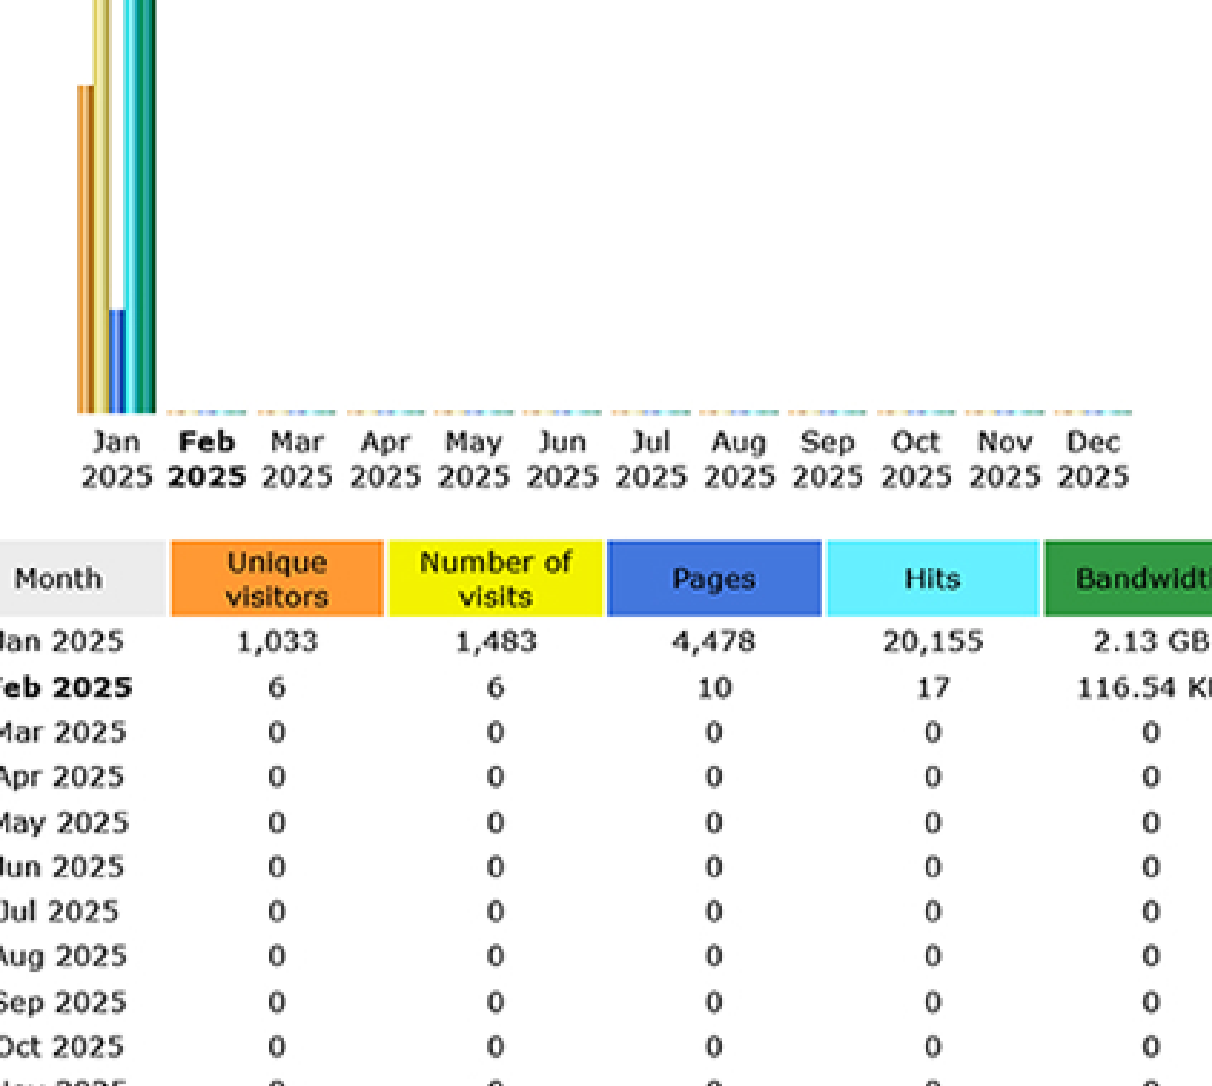

Reported period: Monthly | Jan | 2025 | OK

Summary

Reported period: Month Jan 2025
First visit: 31 Jan 2025 - 22:33
Unique visitors: 1,033
Number of visits: 1,483 (1.43 visits/visitor)
Pages: 4,478 (3.01 Pages/Visit)
Hits: 20,155 (13.59 Hits/Visit)
Bandwidth: 2.13 GB (136.29 KB/Visit)

Monthly history

Table with columns: Month, Unique visitors, Number of visits, Pages, Hits, Bandwidth. Data for Jan 2025 to Dec 2025.