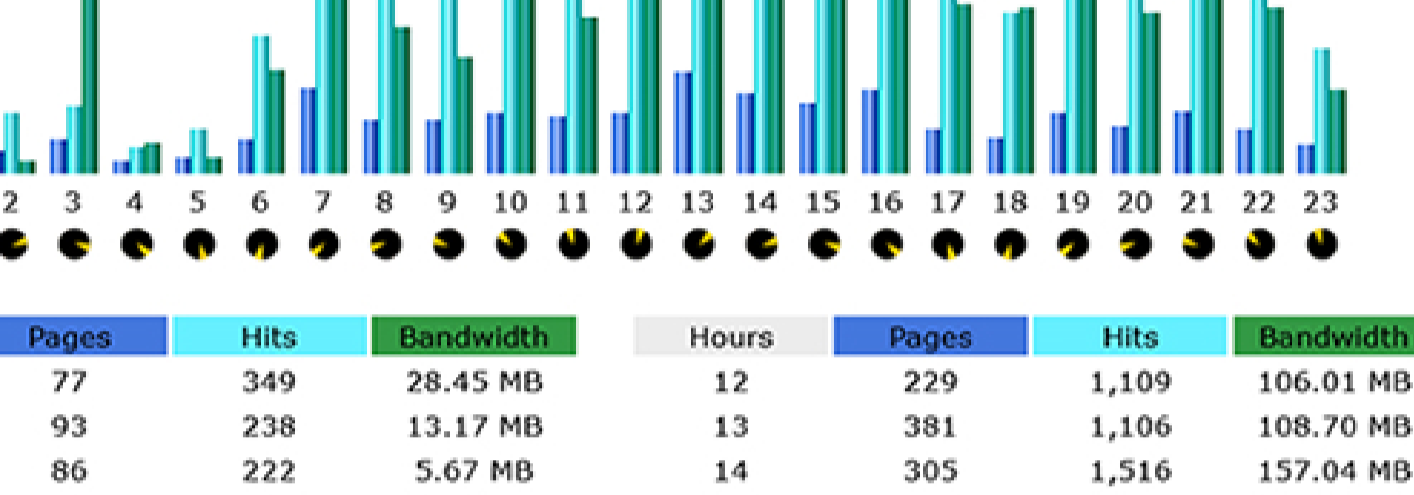

Hours

Table with columns: Hours, Pages, Hits, Bandwidth. Data for each hour from 00 to 11.

Locales (Top 25)

Table listing top 25 locales with columns: Locale, Pages, Hits, Bandwidth. Includes United States, Canada, Romania, etc.

Hosts (Top 25)

Table listing top 25 hosts with columns: Host, Pages, Hits, Bandwidth, Last visit. Includes 99.161.164.153, 73.176.242.23, etc.

Authenticated users (Top 10)

Table showing authenticated users with columns: Pages, Hits, Bandwidth, Last visit. Includes 4,478 Pages, 20,155 Hits, 2.13 GB Bandwidth.

Robots/Spiders visitors (Top 25)

Table listing top 25 robots/spiders with columns: Hits, Bandwidth, Last visit. Includes AhrefsBot, Barkrowler, etc.

Visits duration

Table showing visits duration with columns: Number of Visits, Average, Number of visits, Percent. Includes 0s-30s, 30s-2mn, etc.

File type

Table showing file types with columns: File type, Hits, Percent, Bandwidth, Percent. Includes gif, jpeg, html, htm, pdf, etc.

Downloads (Top 10)

Table listing top 10 downloads with columns: Hits, Percent, Bandwidth, Average size. Includes /Pony%20Tales%20..., /Hemite%20..., etc.

Pages-URL (Top 25)

Table listing top 25 pages-URL with columns: Viewed, Average size, Entry, Exit. Includes /, /homesoccl.html, /bulletinframe=3.html, etc.

Operating Systems (Top 10)

Table listing top 10 operating systems with columns: Pages, Percent, Hits, Percent. Includes Windows, iOS, Macintosh, etc.

Browsers (Top 10)

Table listing top 10 browsers with columns: Grabber, Pages, Percent, Hits, Percent. Includes Google Chrome, Safari, Firefox, etc.

Connect to site from

Table showing connections to site from with columns: Origin, Pages, Percent, Hits, Percent. Includes Direct address / Bookmark / Link in email...

Search Keyphrases (Top 10)

Table listing top 10 search keyphrases with columns: Search, Percent. Includes https://www.goldenhillsmustangclub.com/bulletin%20board/bulletinboard.htm

Search Keywords (Top 25)

Table listing top 25 search keywords with columns: Search, Percent. Includes https://www.goldenhillsmustangclub.com/bulletin%20board/bulletinboard.htm

Miscellaneous

Table listing miscellaneous information with columns: Hits, Percent, Bandwidth. Includes Successful hits on favicon.ico, Javascript disabled, etc.

HTTP Status codes

Table listing HTTP status codes with columns: Status code, Hits, Percent, Bandwidth. Includes 404 Not Found, 303 Service Unavailable, etc.

* Codes shown here gave hits or traffic "not viewed" by visitors, so they are not included in other charts.