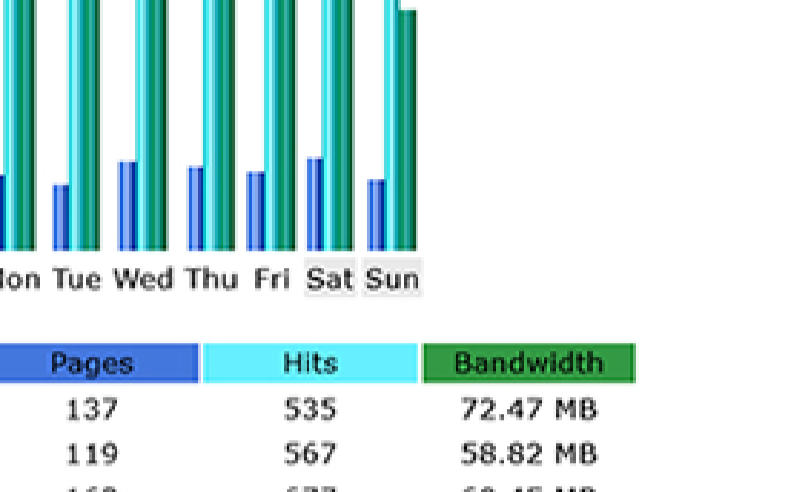

Days of week

Table with columns: Day, Pages, Hits, Bandwidth. Data for Mon, Tue, Wed, Thu, Fri, Sat, Sun.