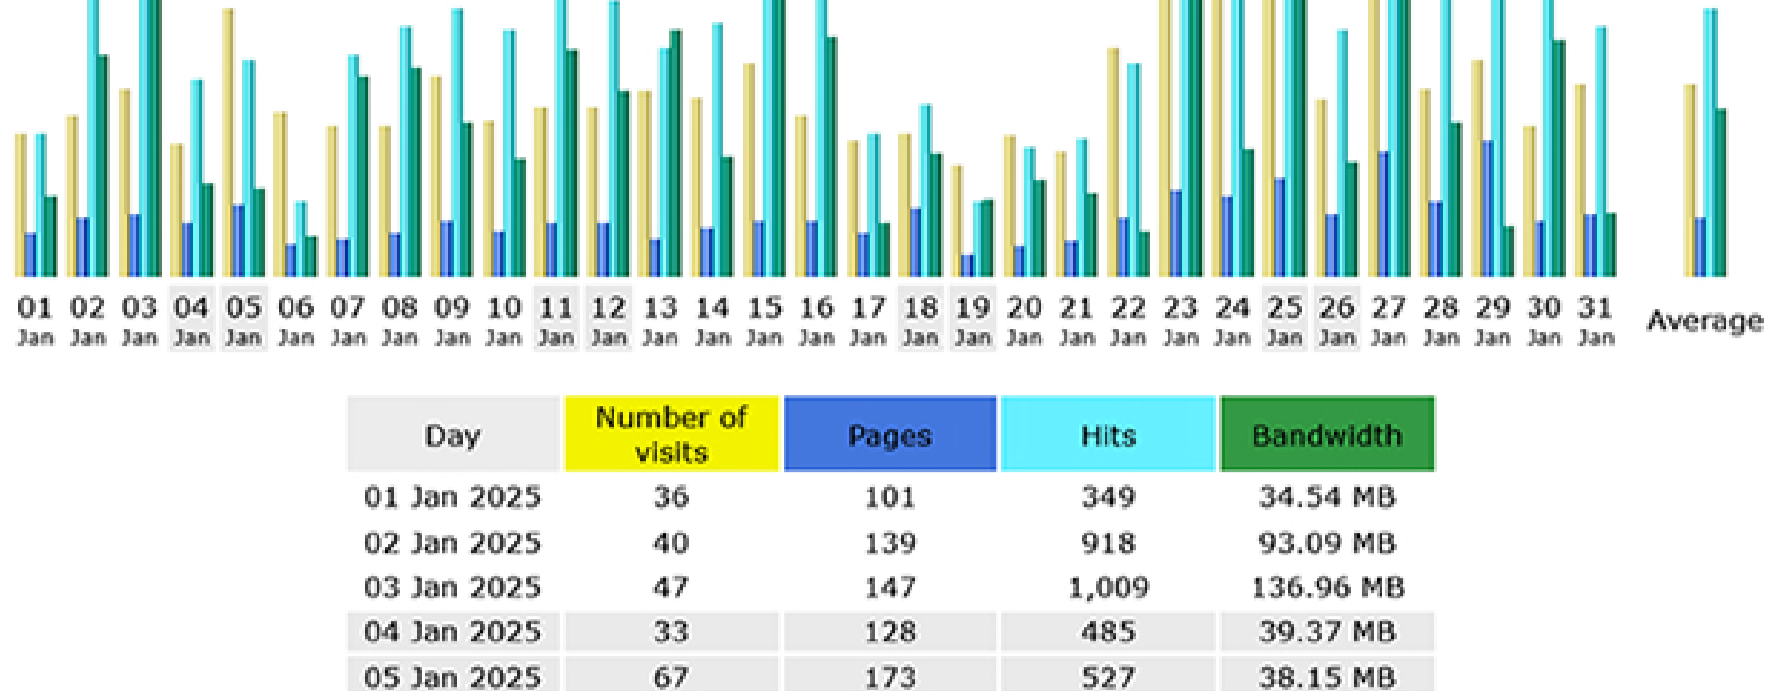

Days of month

Table with columns: Day, Number of visits, Pages, Hits, Bandwidth. Data for each day from 01 Jan 2025 to 31 Jan 2025.

Days of week

Table with columns: Day, Pages, Hits, Bandwidth. Data for Mon, Tue, Wed, Thu, Fri, Sat, Sun.